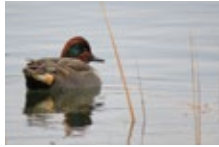

Green-winged Teal